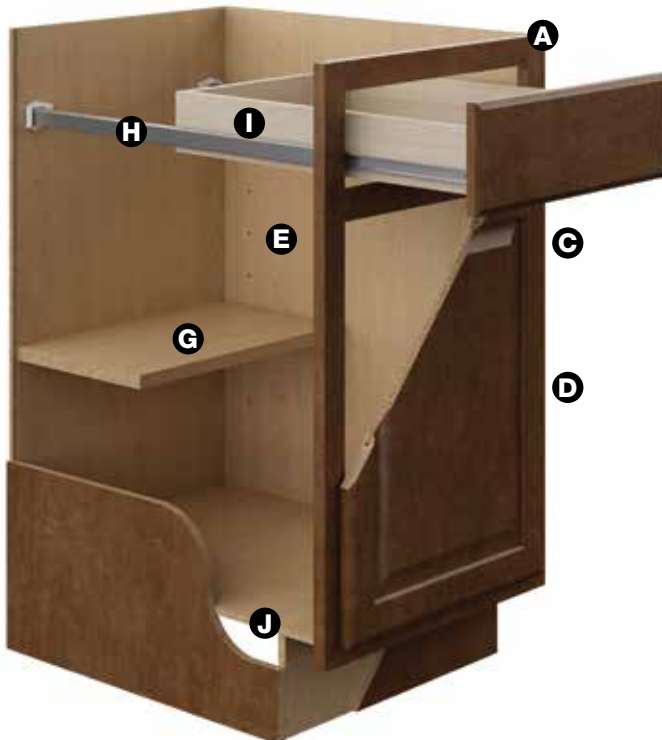

Base Cabinet

Note: Order matching toe kick separately