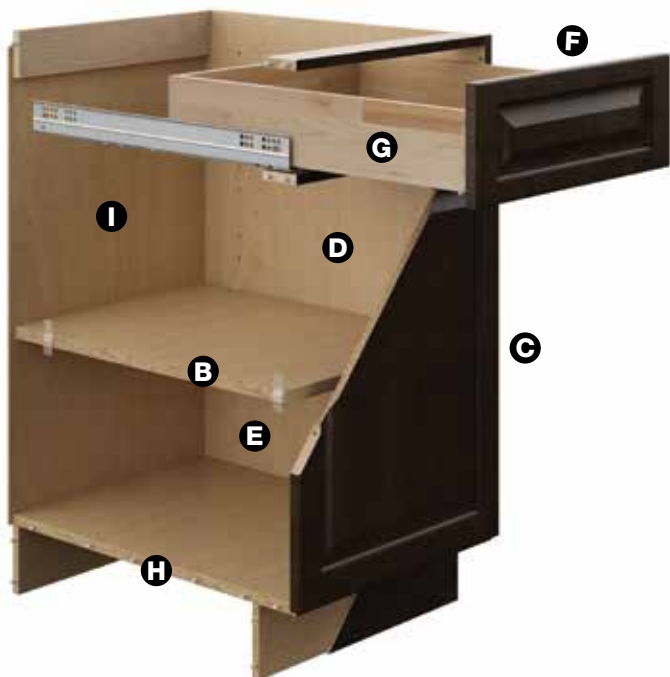

Base Cabinet

*Any cabinets with a matching interior will be constructed from 5/8" material (tops, bottoms, backs, shelves and sides.)

Note: Order matching toe kick separately